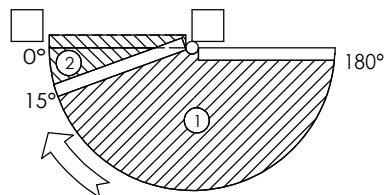

5

680C

M6x14