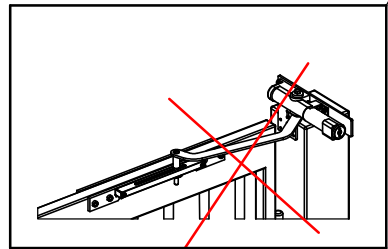

5

680C

M6x14