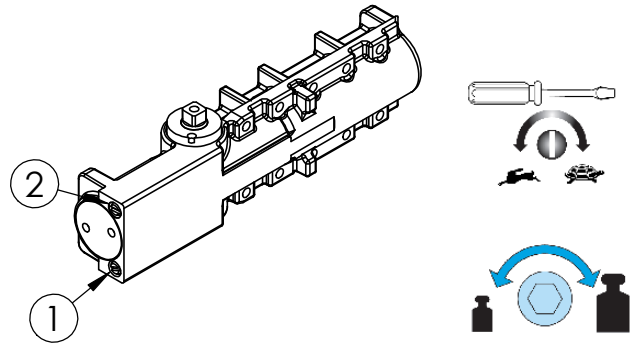

### STANDARD MOUNTAGE 0°

PRETENSION MAX: 40°

5

650 C

5

620 C

M6x12

5