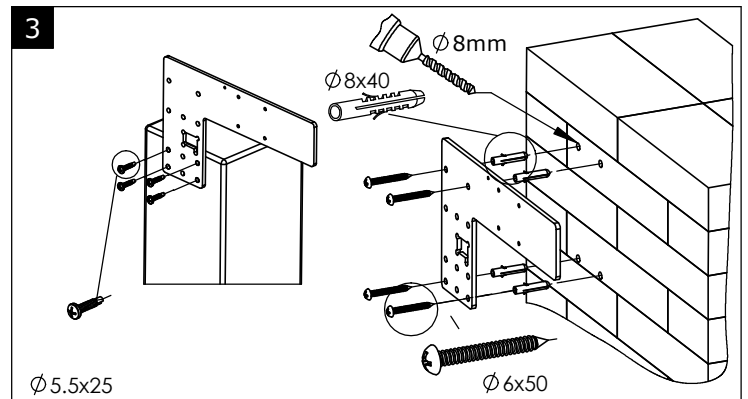

DC620G  
DC650G  
DC680G

ASSA ABLOY

Installation Instructions

6210206.revA

4

M6x30

4B

### STANDARD MOUNTAGE 0°

PRETENSION MAX: 40°

5

650 C

5

620 C

M6x12

5