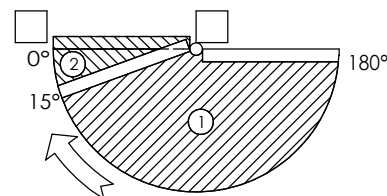

### STANDARD MOUNTAGE 0°

PRETENSION MAX: 40°

5

650 C

5

620 C

M6x12

5