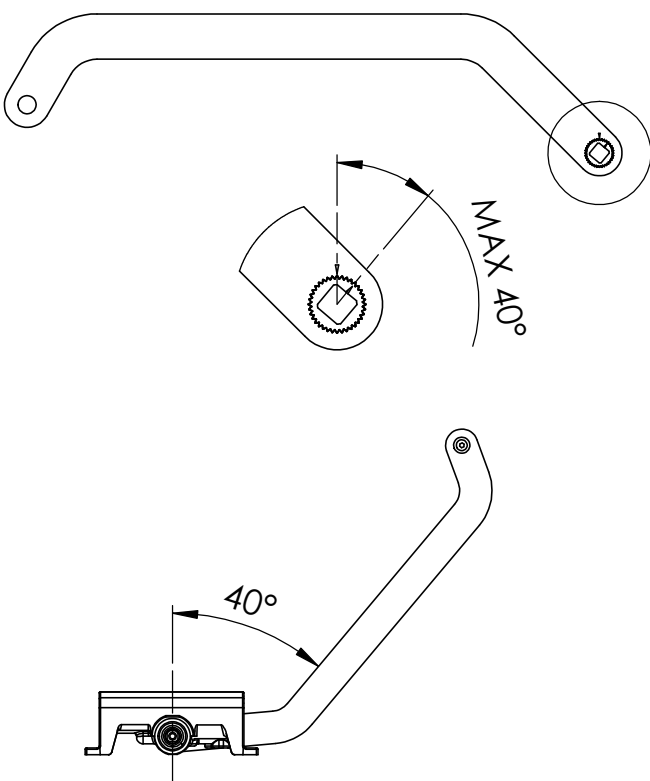

DC620G  
DC650G  
DC680G

ASSA ABLOY

Installation Instructions

6210206.revA

4

M6x30

4B

### STANDARD MOUNTAGE 0°

PRETENSION MAX: 40°

5

650 C

5

620 C

M6x12

5

680C

M6x14

6

620 C

6

680 C

6

650 C