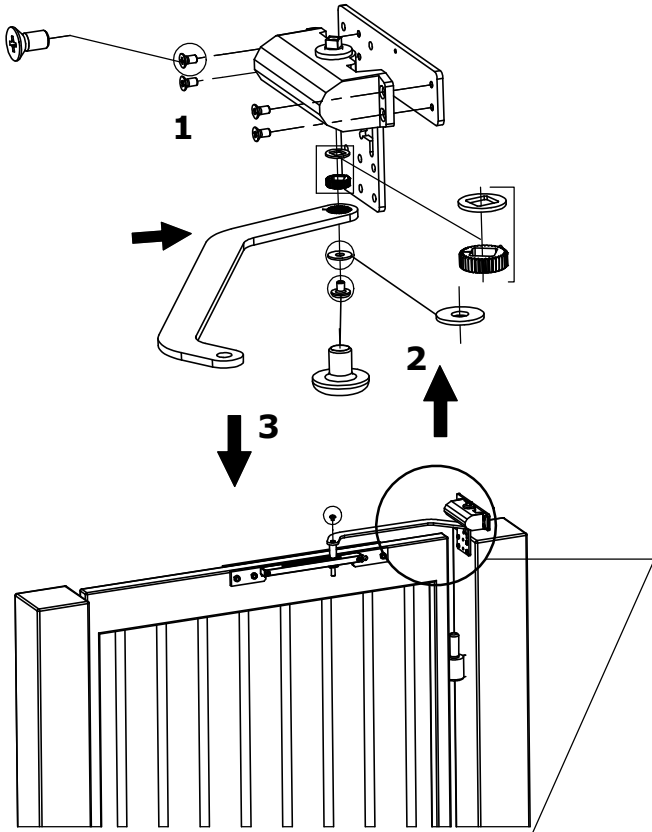

DC620G  
DC650G  
DC680G

ASSA ABLOY

Installation Instructions

6210206.revA

4

M6x30

4B

### STANDARD MOUNTAGE 0°

PRETENSION MAX: 40°

5

650 C

5

620 C

M6x12

5