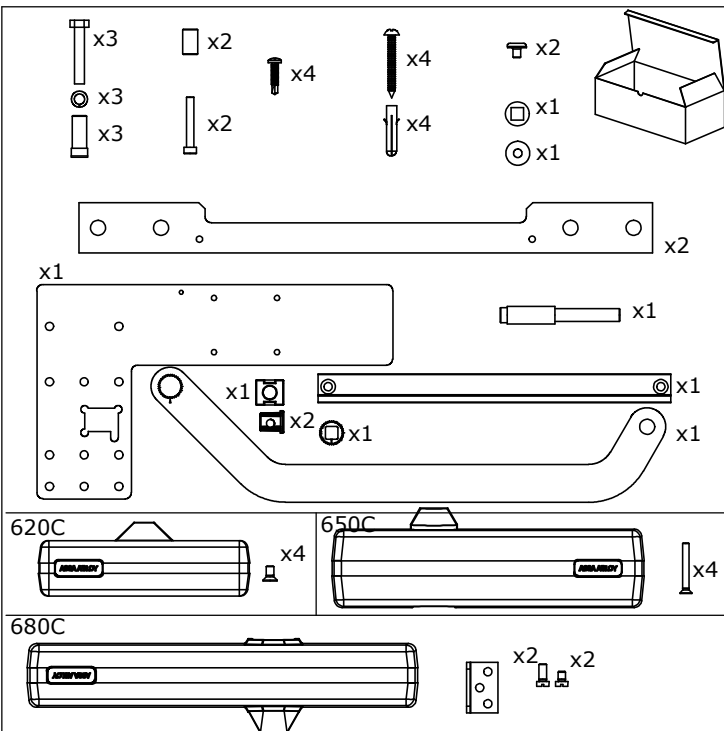

DC620G  
DC650G  
DC680G

ASSA ABLOY

Installation Instructions

6210206.revA

4

M6x30

4B

### STANDARD MOUNTAGE 0°

PRETENSION MAX: 40°

5

650 C

5

620 C

M6x12

5