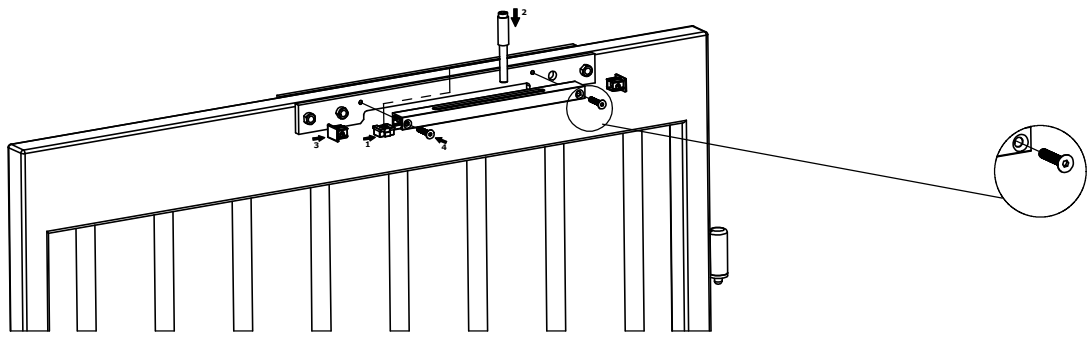

DC620G  
DC650G  
DC680G

ASSA ABLOY

Installation Instructions

6210206.revA

4

M6x30

4B

### STANDARD MOUNTAGE 0°

PRETENSION MAX: 40°

5

650 C

5

620 C

M6x12

5