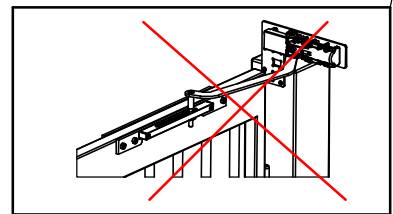

### STANDARD MOUNTAGE 0°

PRETENSION MAX: 40°

5

650 C

5

620 C

M6x12

5