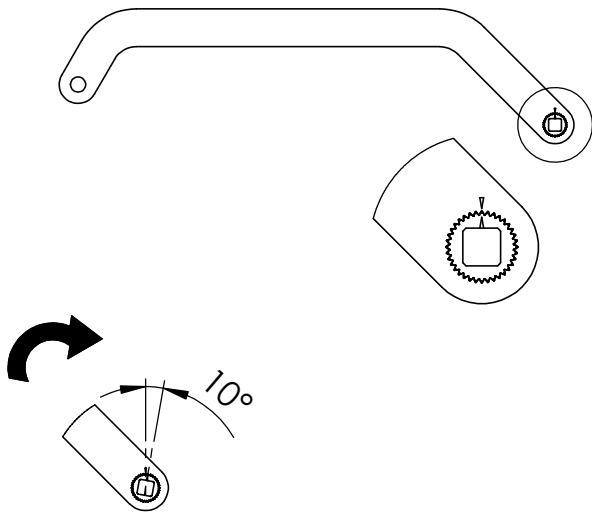

DC620G  
DC650G  
DC680G

ASSA ABLOY

Installation Instructions

6210206.revA

4

M6x30

4B

### STANDARD MOUNTAGE 0°

PRETENSION MAX: 40°

5

650 C

5

620 C

M6x12

5

680C

M6x14

6

620 C

6

680 C

6

650 C