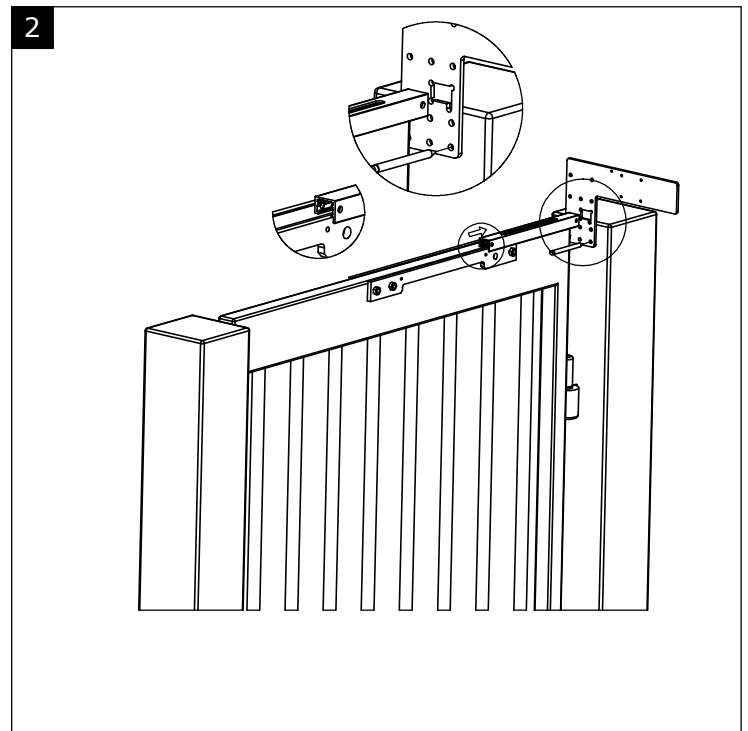

DC620G  
DC650G  
DC680G

ASSA ABLOY

Installation Instructions

6210206.revA

4

M6x30

4B

### STANDARD MOUNTAGE 0°

PRETENSION MAX: 40°

5

650 C

5

620 C

M6x12

5