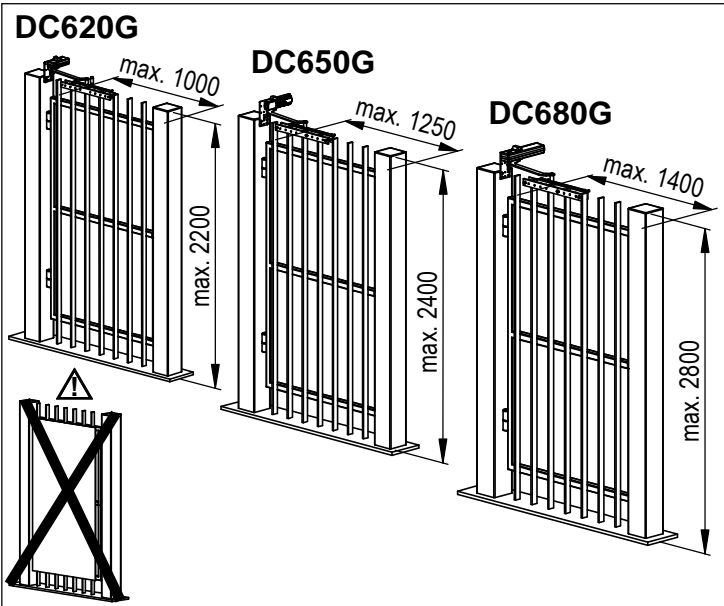

DC620G  
DC650G  
DC680G

ASSA ABLOY

Installation Instructions

6210206.revA

4

M6x30

4B

### STANDARD MOUNTAGE 0°

PRETENSION MAX: 40°

5

650 C

5

620 C

M6x12

5