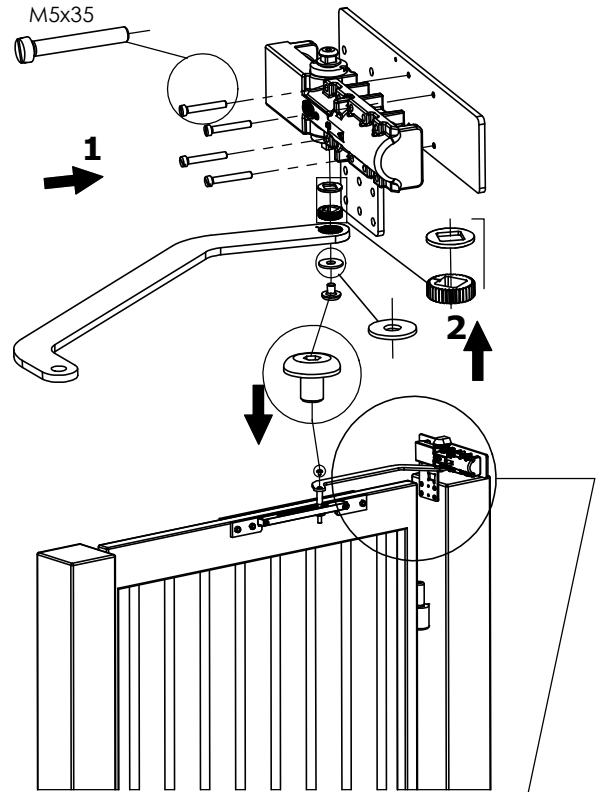

DC620G  
DC650G  
DC680G

ASSA ABLOY

Installation Instructions

6210206.revA

4

M6x30

4B

### STANDARD MOUNTAGE 0°

PRETENSION MAX: 40°

5

650 C

5

620 C

M6x12

5

680C

M6x14

6

620 C

6

680 C

6

650 C