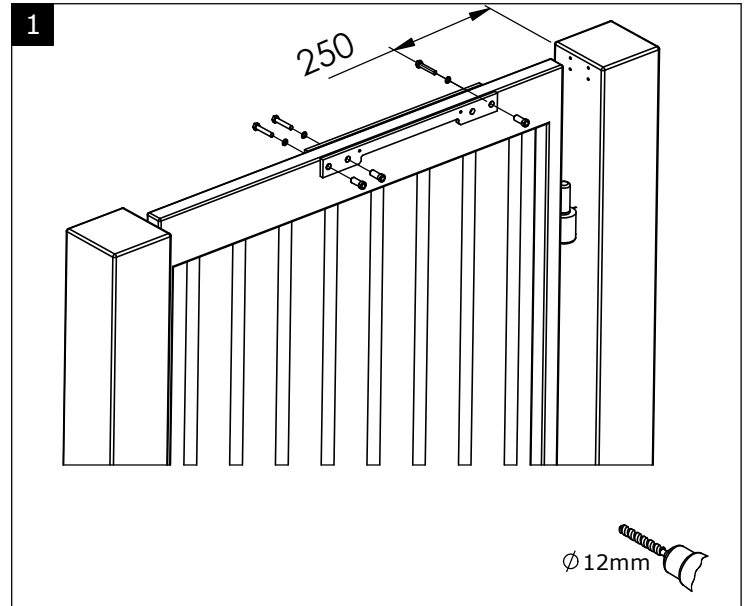

DC620G  
DC650G  
DC680G

ASSA ABLOY

Installation Instructions

6210206.revA

4

M6x30

4B

### STANDARD MOUNTAGE 0°

PRETENSION MAX: 40°

5

650 C

5

620 C

M6x12

5

680C

M6x14

6

620 C

6

680 C

6

650 C