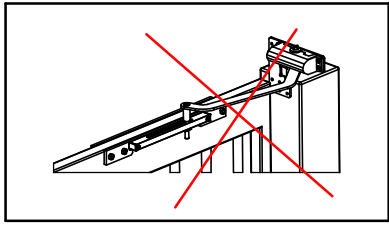

### STANDARD MOUNTAGE 0°

PRETENSION MAX: 40°

5

650 C

5

620 C

M6x12

5