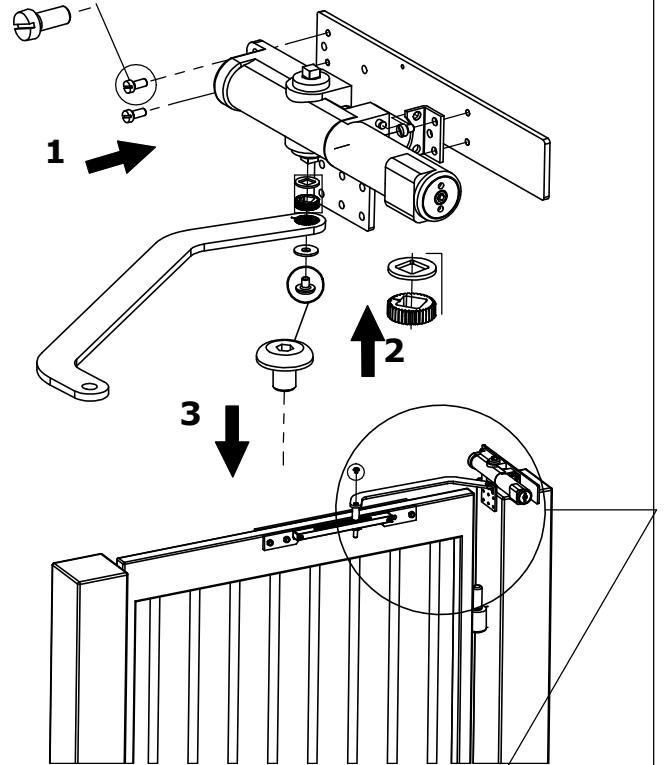

5

680C

M6x14