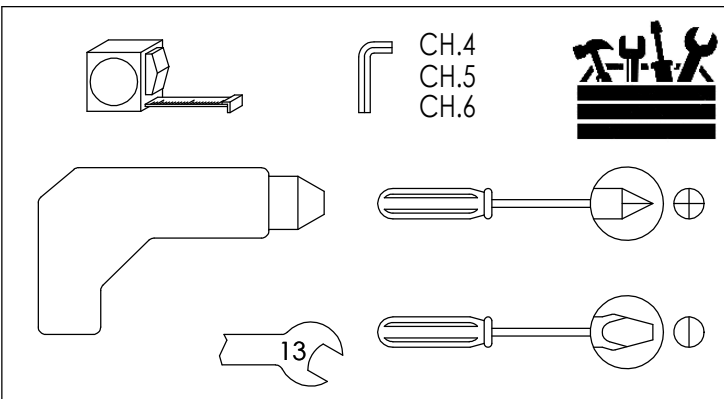

DC620G  
DC650G  
DC680G

ASSA ABLOY

Installation Instructions

6210206.revA

4

M6x30

4B

### STANDARD MOUNTAGE 0°

PRETENSION MAX: 40°

5

650 C

5

620 C

M6x12

5